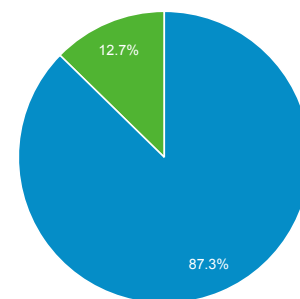

Users 1,348	New Users 1,308	Sessions 1,825
Number of Sessions per User 1.35	Pageviews 3,266	Pages / Session 1.79
Avg. Session Duration 00:02:19	Bounce Rate 73.15%	

■ New Visitor ■ Returning Visitor